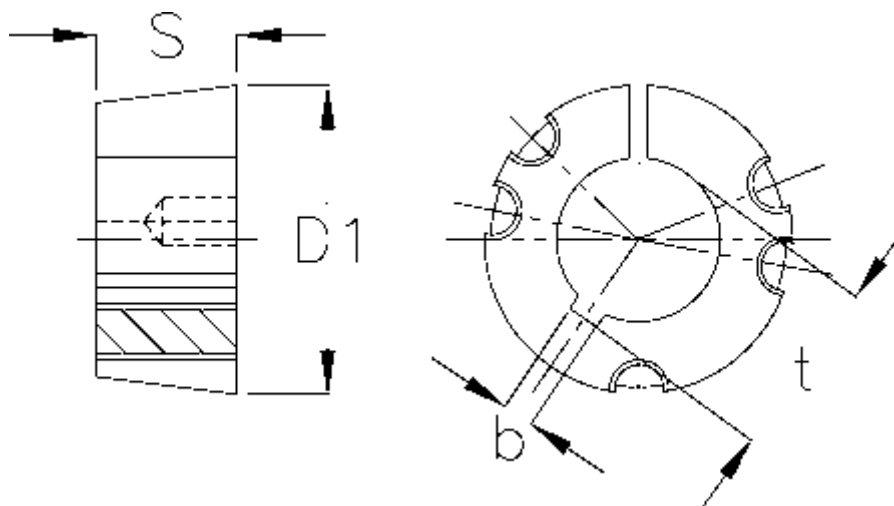

Article number: 6160403535045

Description: Taper bush 3535 bore $\varnothing 45$ mm

Measures

b	= 14
Bore	= 45
Bush type	= 3535
D1	= 127
S	= 88,9
Screw size	= 1/2 x 1 1/2"
t	= 48.8
Transmission moment	= 5060